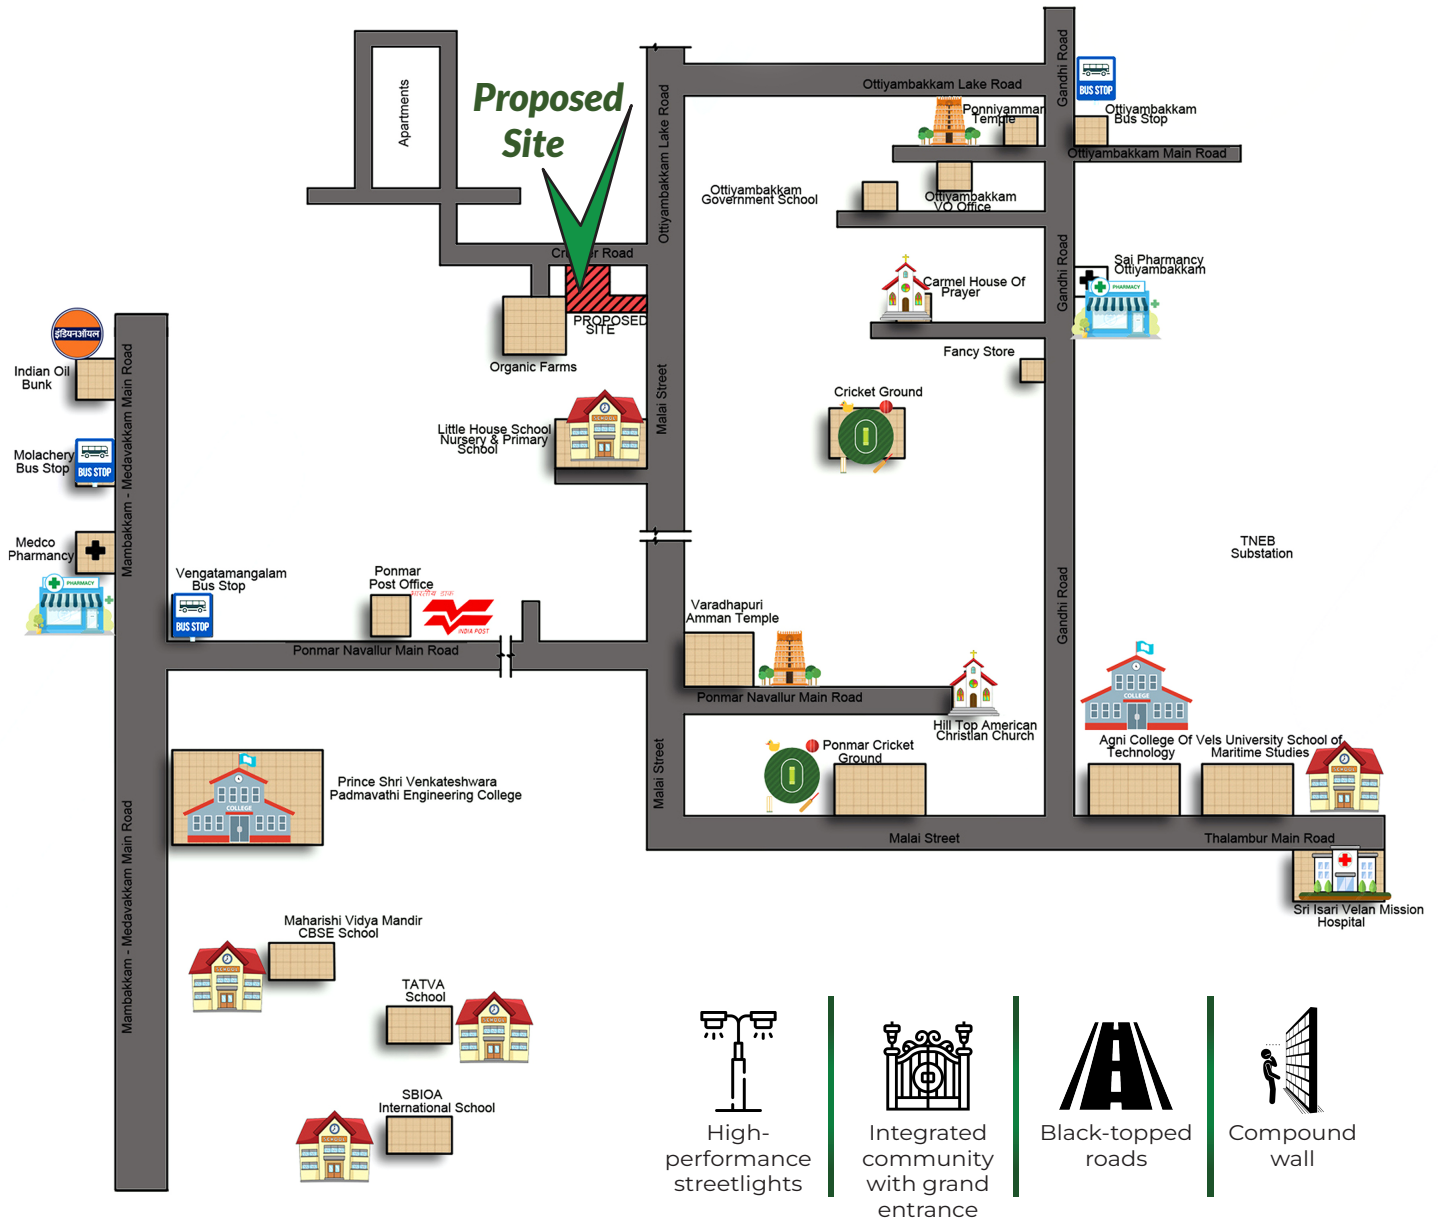

Elegance

Premium Villa Plots @ PONMAR

Address:

No.7, 8th East Street
Kamaraj Nagar, Thiruvanmiyur
Chennai - 600 041 Tamil Nadu

info@ellanddevelopers.com